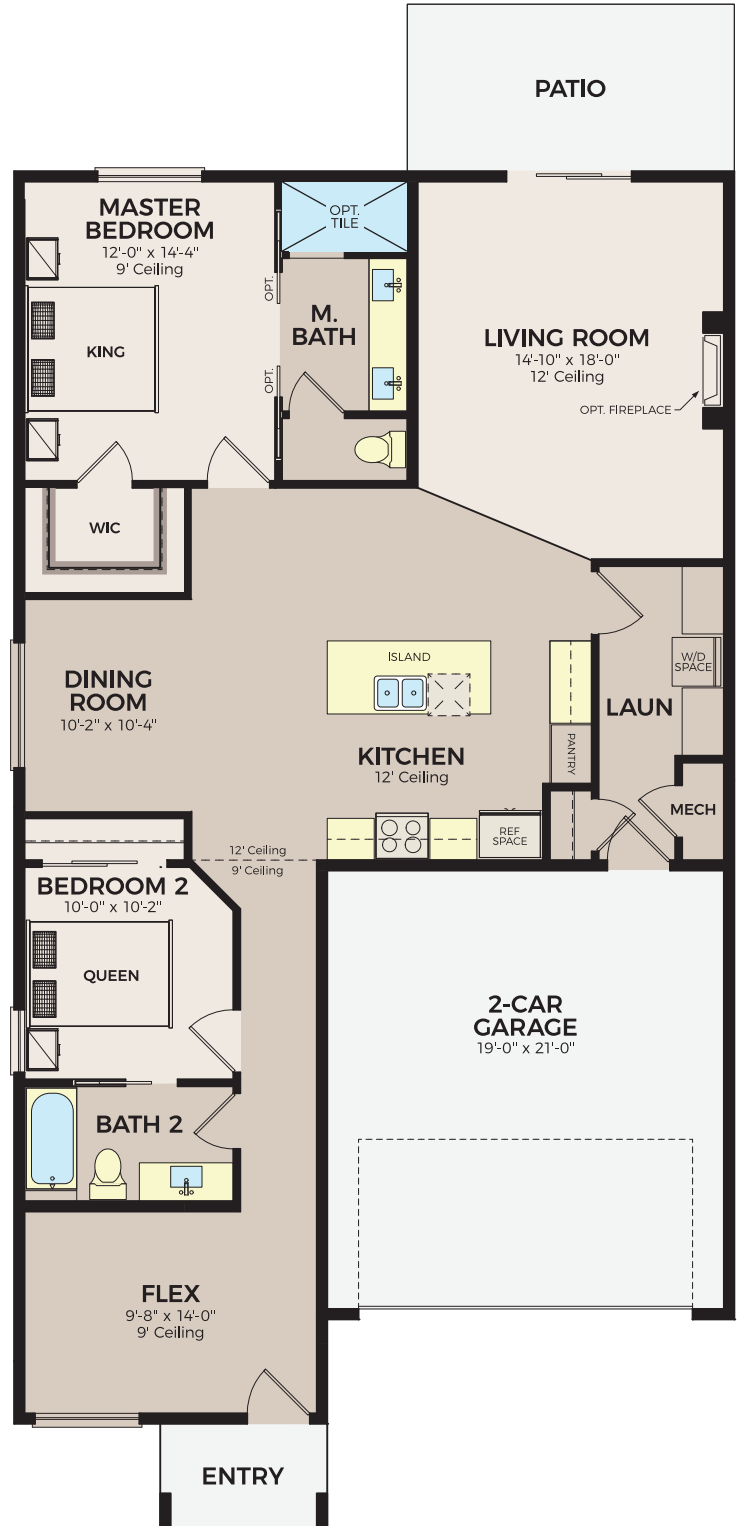

GRENACHE

Grenache Floor Plan:

- 1-Story // 1,553 Sq. Ft.
- 2 Bedrooms
- 2 Bathrooms
- Flex Room
- 2-Car Garage
- Block 1, Lot 1-6 & Block 2, Lot 1**

ActiveWest reserves the right to change floor plans, specifications, designs, and prices without notice.

Square footage is approximate. Information is deemed reliable but is not guaranteed and should be verified by the buyer.