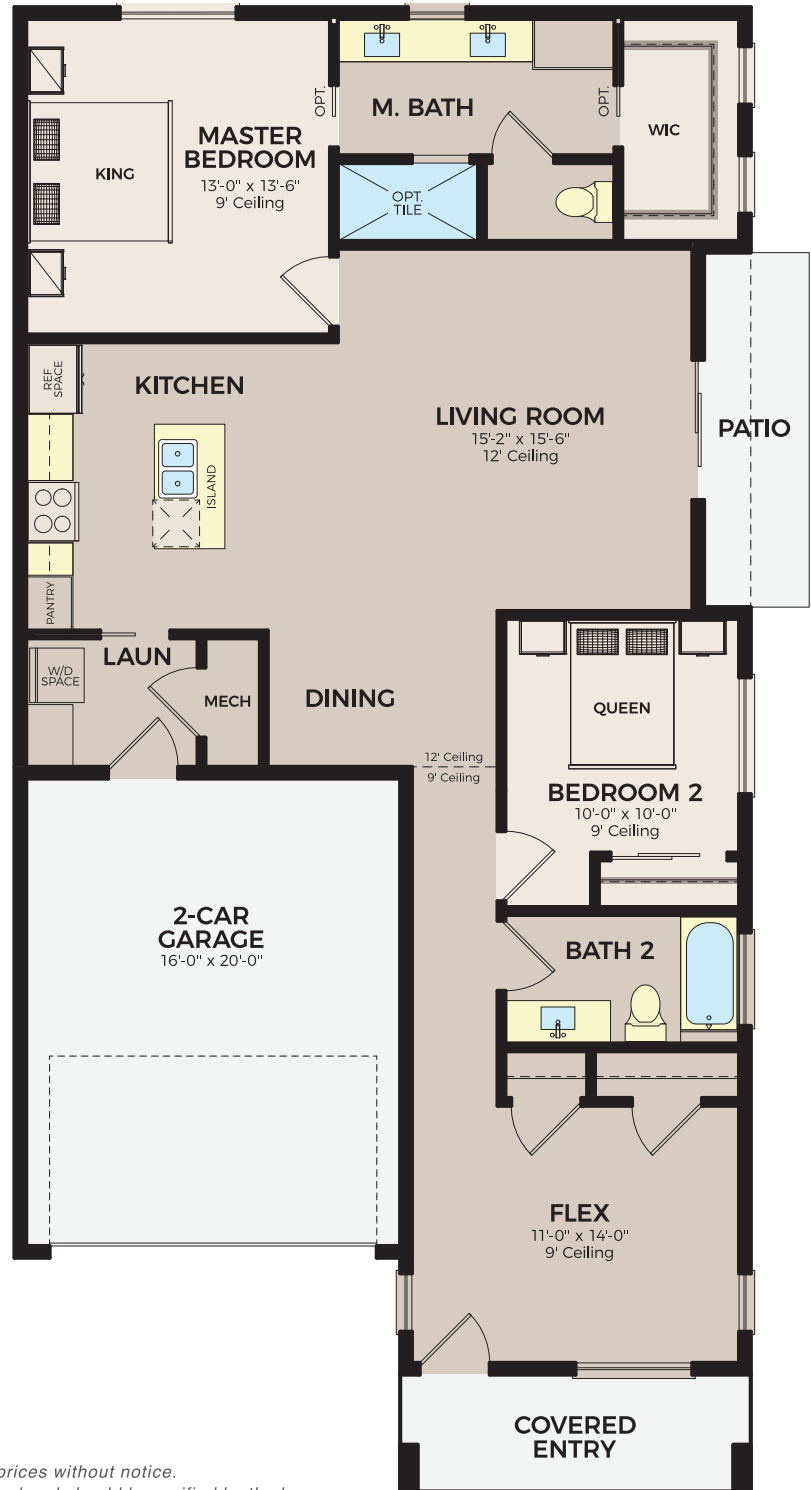

MERLOT

Merlot Floor Plan:

- 1-Story // 1,310 Sq. Ft.
- 2 Bedrooms
- 2 Bathrooms
- Flex Room
- 2-Car Garage
- Block 2, Lot 4

ActiveWest reserves the right to change floor plans, specifications, designs, and prices without notice. Square footage is approximate. Information is deemed reliable but is not guaranteed and should be verified by the buyer.