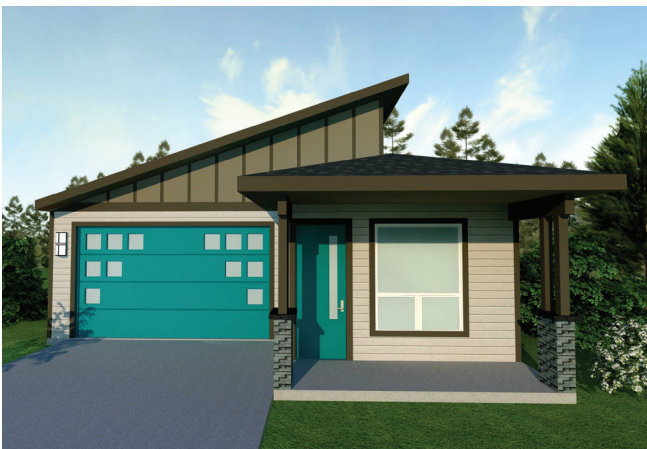

MERLOT

Merlot Floor Plan:

- 1-Story // 1,310 Sq. Ft.
- 2 Bedrooms
- 2 Bathrooms
- Flex Room
- 2-Car Garage
- Block 2, Lot 4

ActiveWest reserves the right to change floor plans, specifications, designs, and prices without notice. Square footage is approximate. Information is deemed reliable but is not guaranteed and should be verified by the buyer.