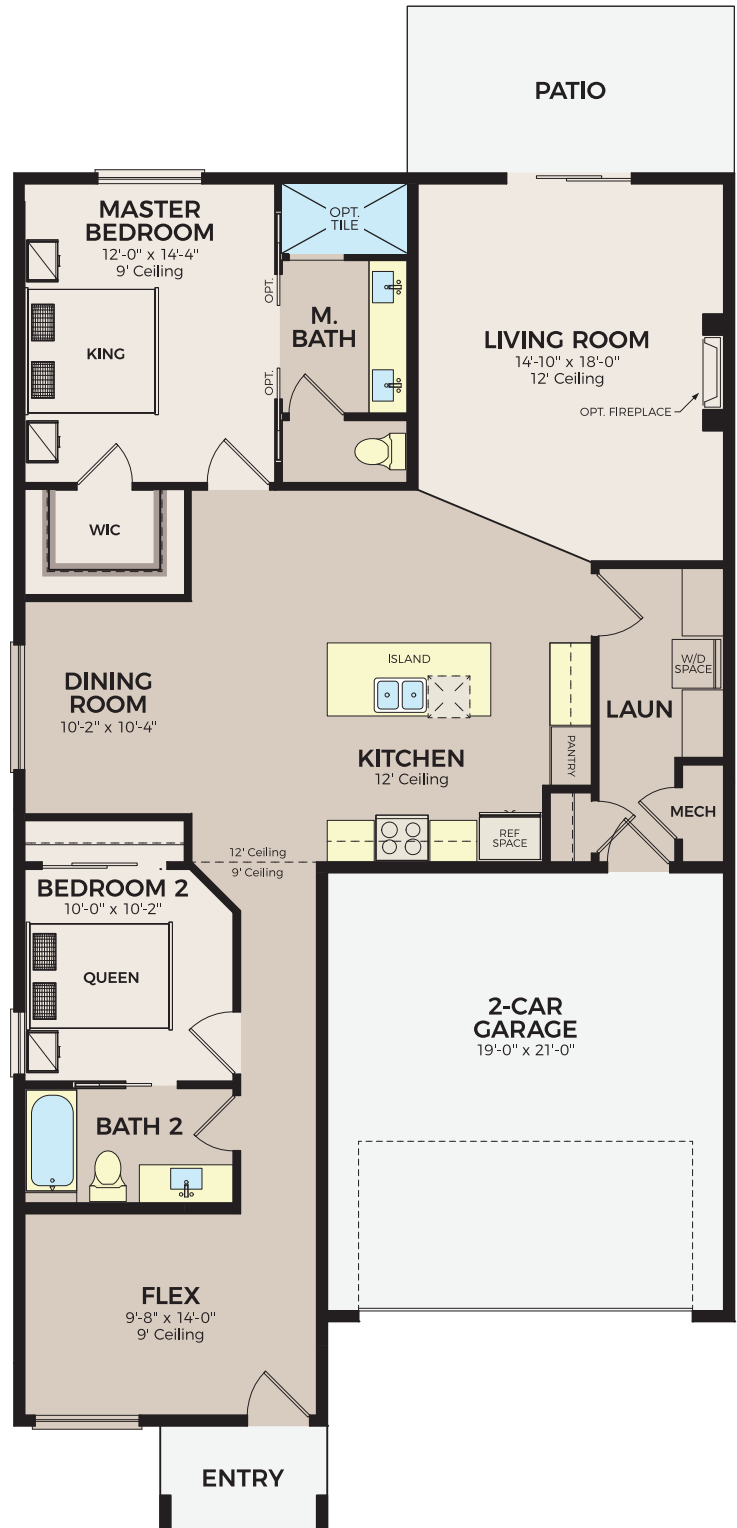

## Grenache Floor Plan:

- 1-Story // 1,553 Sq. Ft.
- 2 Bedrooms
- 2 Bathrooms
- Flex Room
- 2-Car Garage
- Block 1, Lot 1-6 & Block 2, Lot 1**

ActiveWest reserves the right to change floor plans, specifications, designs, and prices without notice.