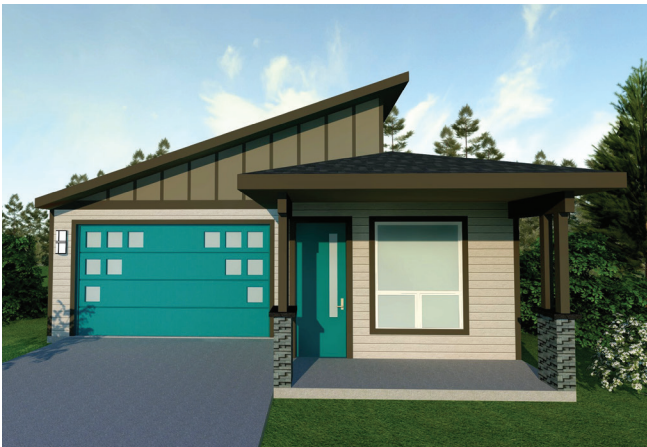

# MERLOT

## Merlot Floor Plan:

- 1-Story // 1,310 Sq. Ft.
- 2 Bedrooms
- 2 Bathrooms
- Flex Room
- 2-Car Garage
- Block 2, Lot 4

ActiveWest reserves the right to change floor plans, specifications, designs, and prices without notice. Square footage is approximate. Information is deemed reliable but is not guaranteed and should be verified by the buyer.