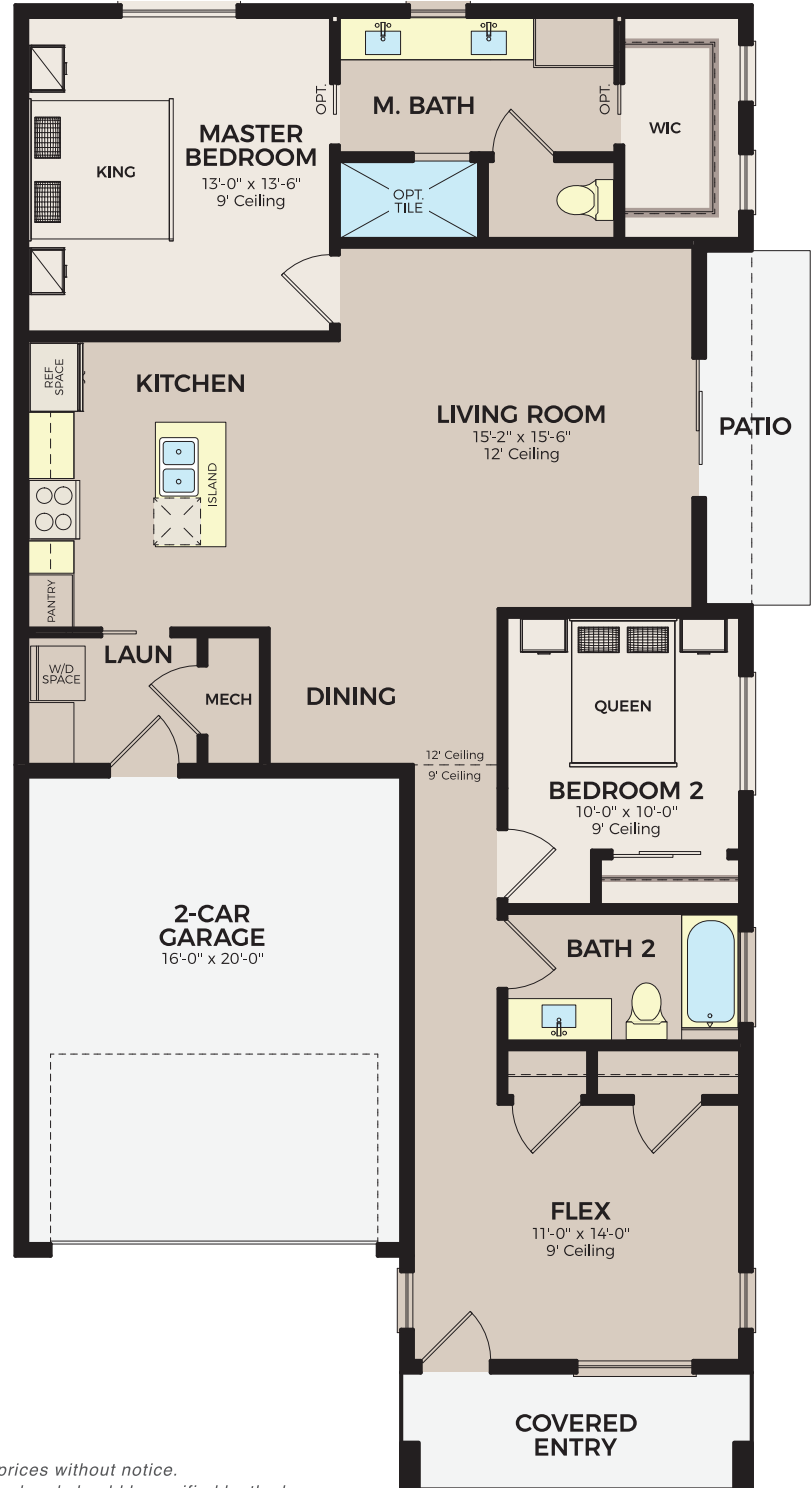

# MERLOT

## Merlot Floor Plan:

- 1-Story // 1,310 Sq. Ft.
- 2 Bedrooms
- 2 Bathrooms
- Flex Room
- 2-Car Garage
- Block 2, Lot 4

ActiveWest reserves the right to change floor plans, specifications, designs, and prices without notice. Square footage is approximate. Information is deemed reliable but is not guaranteed and should be verified by the buyer.